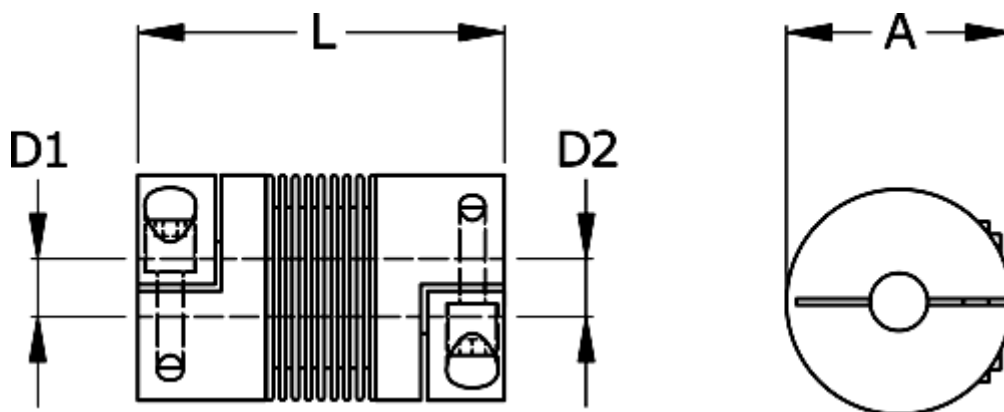

Data Sheet

Article number: 3330405001233535

Description: Bellow coupling type 4 size500
Length 123 mm, bore 35/35 mm

Measures

A	= 122
D1	= 35
D2	= 35
L	= 123
Nom. torque NM (Tkn)	= 500